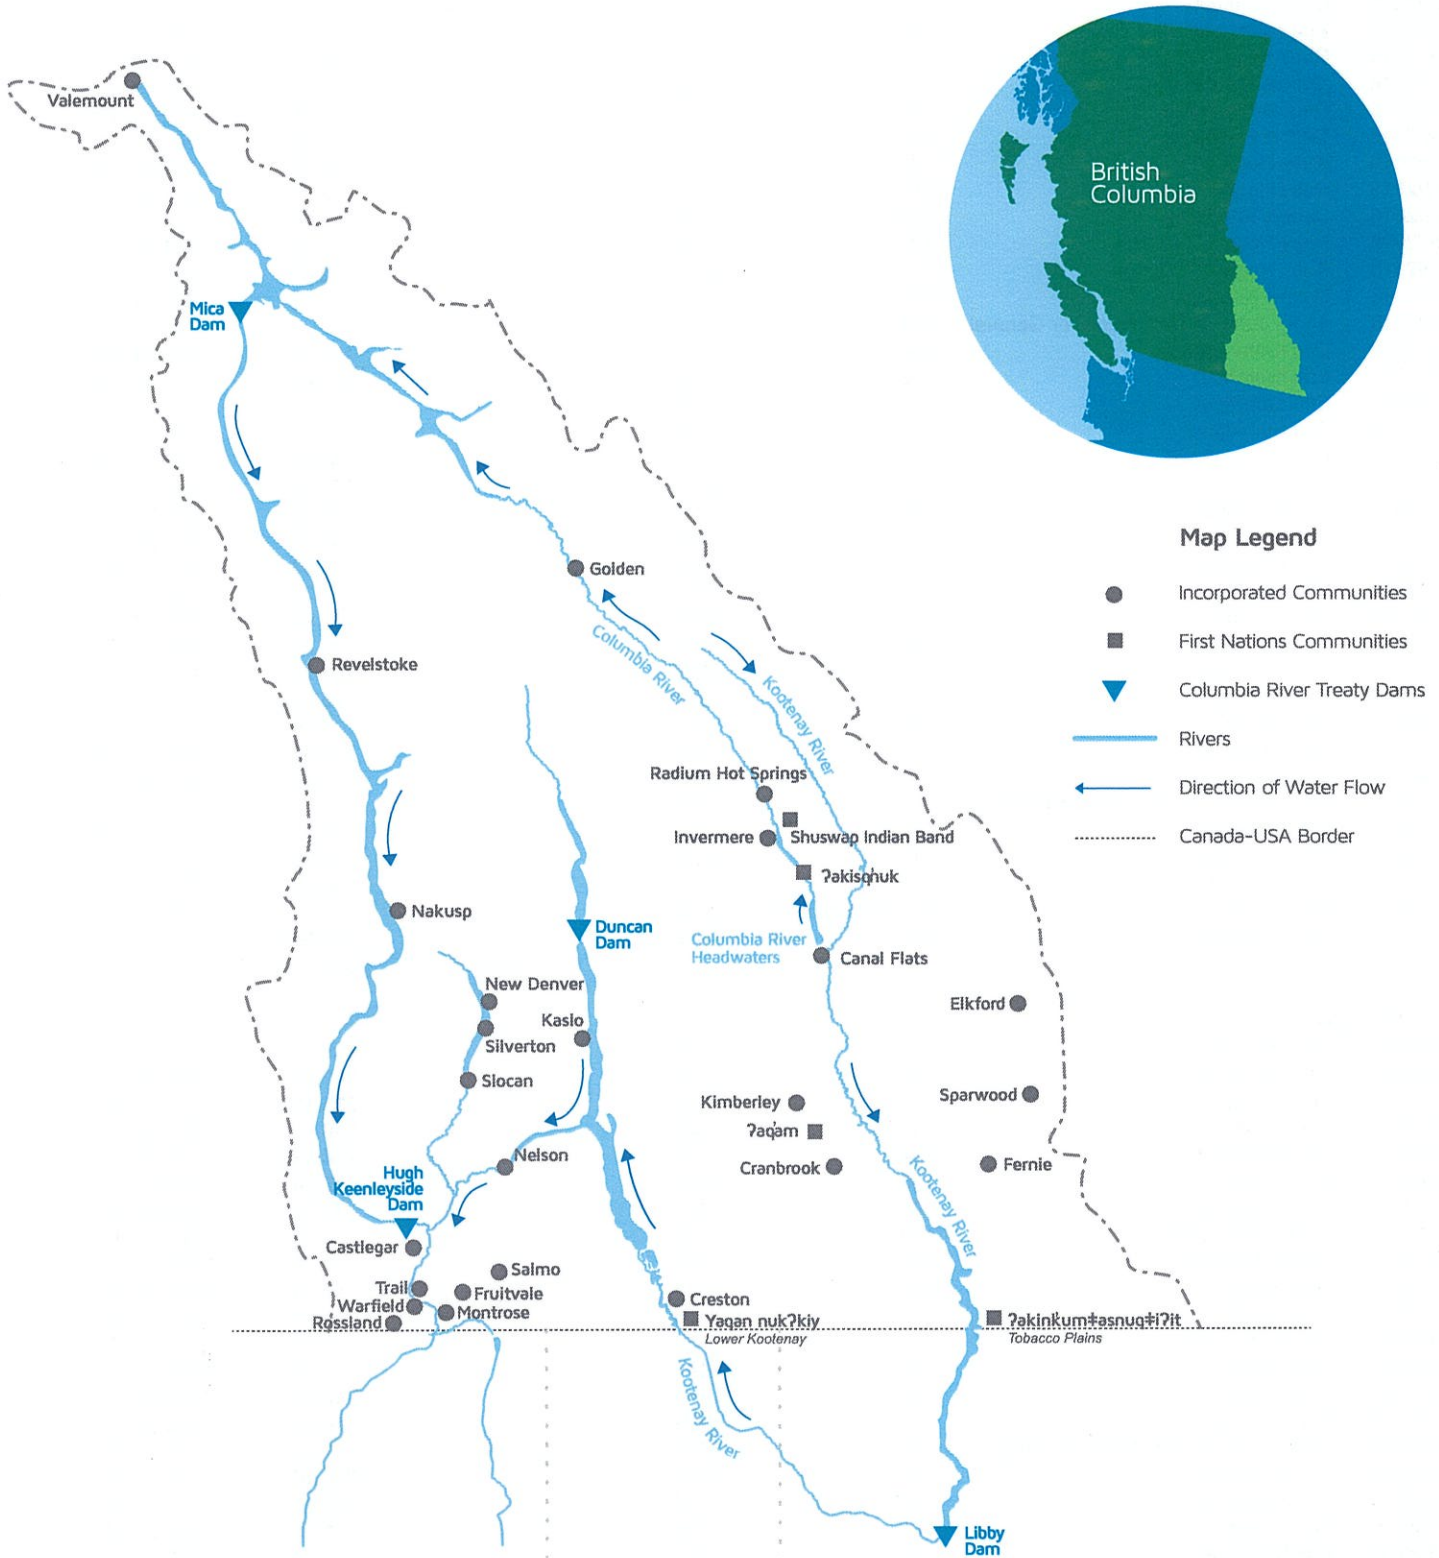

# Columbia Basin Trust Region

The Trust serves the region consisting of all the watersheds that flow into the Columbia River in Canada.

This map is a graphical representation and may not be to scale.